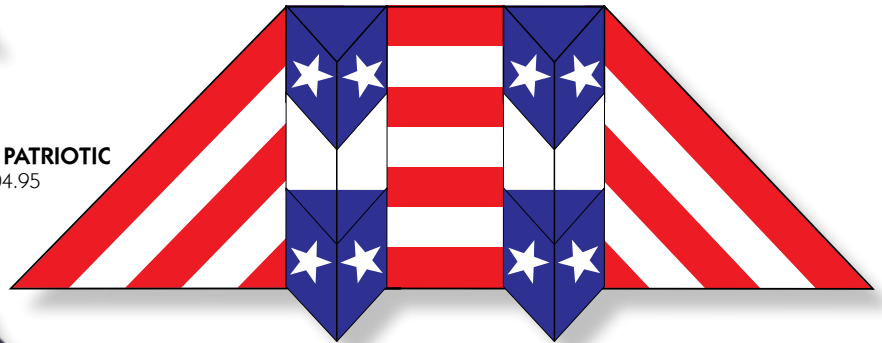

BOX DELTAS

7.5' BOX DELTAS

Size (W x L)	90 x 37 in. / 229 x 94 cm.
Wind Range	6 ~ 20 mph
Fabric	Ripstop Nylon
Frame	Hardwood Dowels & Fiber-glass
Packaging	Nylon Case
Line	Recommended 90 lb. Test Line

#33803 RED FLAIR
MSRP \$38.95

#33805 TIE DYE
MSRP \$38.95

#33808 RAINBOW RAY
MSRP \$38.95

#33809 PATRIOTIC
MSRP \$38.95

#33806 WAVY GRADIENT
MSRP \$38.95

#33859 PATRIOTIC
MSRP \$104.95

#33854 TIE DYE
MSRP \$104.95

10.5' BOX DELTAS

Size (W x L)	122 x 43 in. / 310 x 109 cm.
Wind Range	7 ~ 20 mph
Fabric	Ripstop Nylon
Frame	Fiberglass & Hardwood Dowels
Packaging	Nylon Case
Line	Recommended 150 lb. Test Line