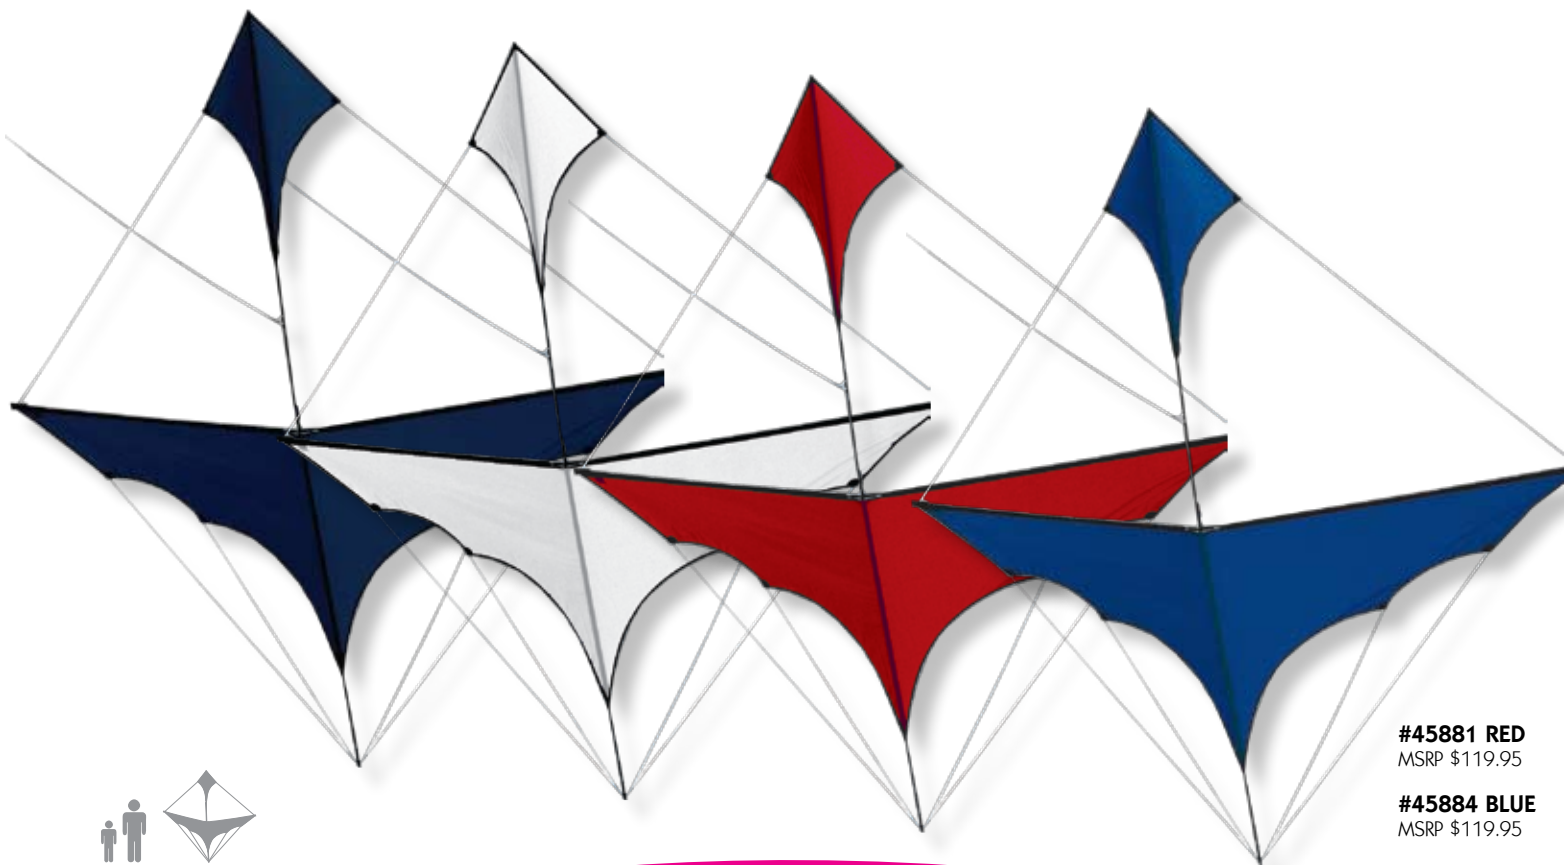

#45881 RED
MSRP $119.95

#45884 BLUE
MSRP $119.95