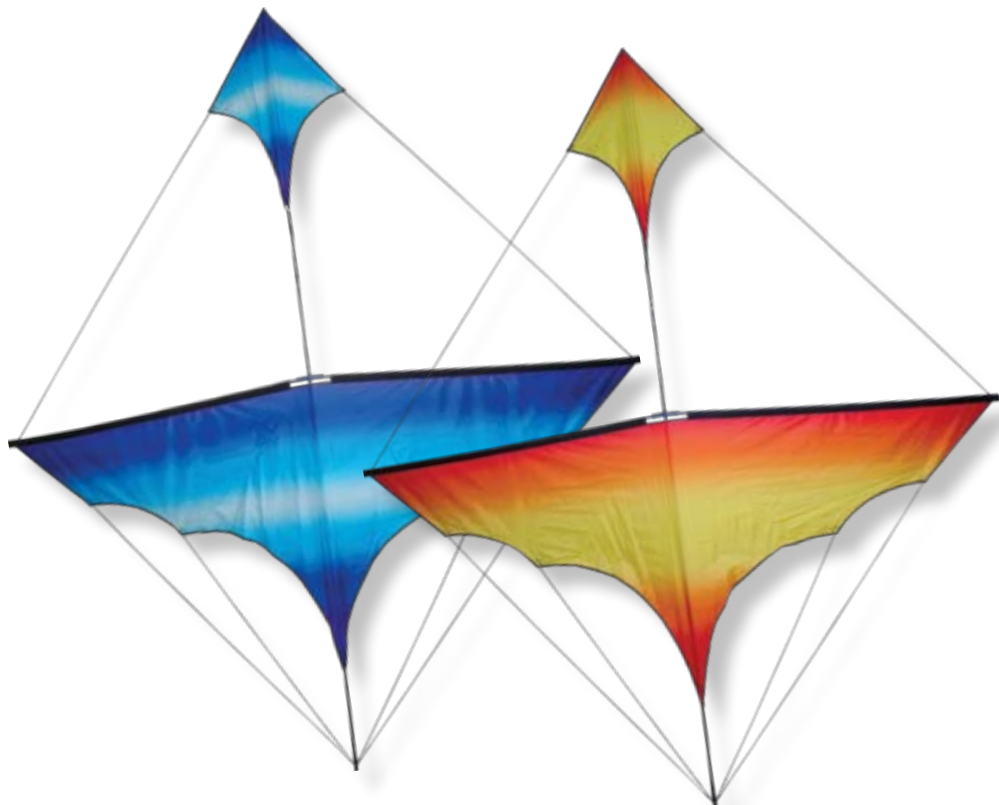

# CANARDS

## CANARD KITES

Size (W x L)	100 x 100 in. / 250 x 250 cm.
Wind Range	5 ~ 16 mph
Fabric	Polyester Ripstop
Frame	Carbon & Fiberglass
Packaging	Nylon Case
Line	Recommended 150 lb. Test Line

The **Canard** is an elegant contemporary edition that has bird like qualities in flight. A proven winner in light winds, this is a great choice for the novice or expert.