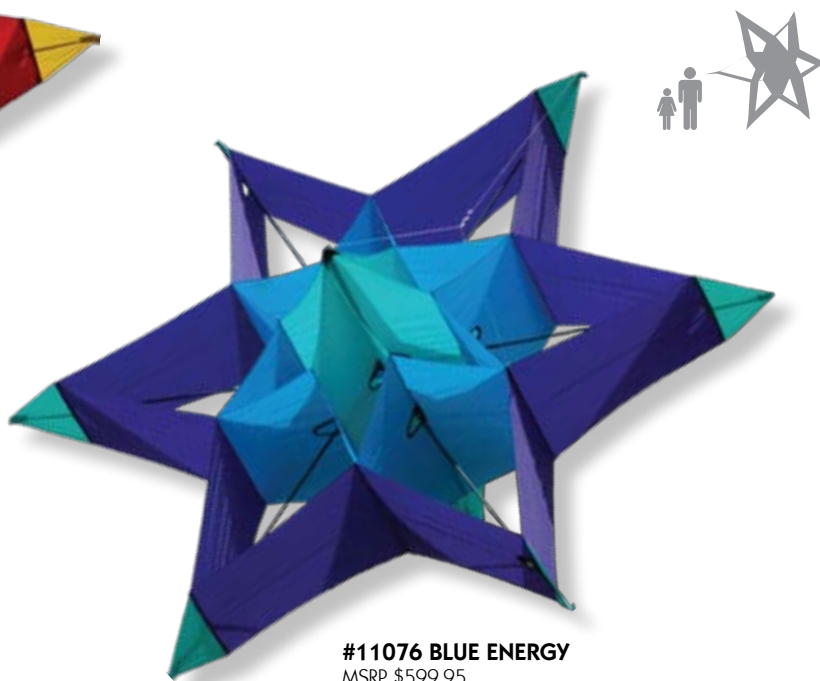

One of our most beautiful box kites in the **Premier Collections**, the **Tri-Odessey** seems to defy physics with its open-air design. Created by Dutch kite master Carel Vander Sanden, the **Tri-Odessey** is a spectacular celebration of triangular form.

## #11225 EXCALIBER

MSRP \$299.95

Size (w x l)	62 x 56 in. / 158 x 142 cm.
Wind Range	7 ~ 20 mph
Fabric	Ripstop Nylon
Frame	Carbon
Packaging	Nylon Case
Line	Recommended 150 lb. Test Line

Crafted from carbon and bold colored ripstop, this eight sided kite is five feet in diameter and makes a beautiful display in the sky. Enjoy the fascination of this multi-faceted jewel of the sky!

## SUPER NOVA

Size (w x l)	125 x 81 in. / 318 x 206 cm.
Wind Range	7 ~ 20 mph
Fabric	Ripstop Nylon
Frame	Glassforms Wrapped Fiberglass
Packaging	Nylon Case
Line	Recommended 250 lb. Test Line

**#11075 RED EXPLOSION**  
MSRP \$599.95

**#11076 BLUE ENERGY**  
MSRP \$599.95

**#45916 KEY LIME DIMENSION X**  
MSRP \$399.95

Size (w x l)	83 x 107 in. / 211 x 272 cm.
Wind Range	7 ~ 18 mph
Fabric	Ripstop Nylon
Frame	Glassforms Wrapped Fiberglass
Packaging	Nylon Case
Line	Recommended 250 lb. Test Line