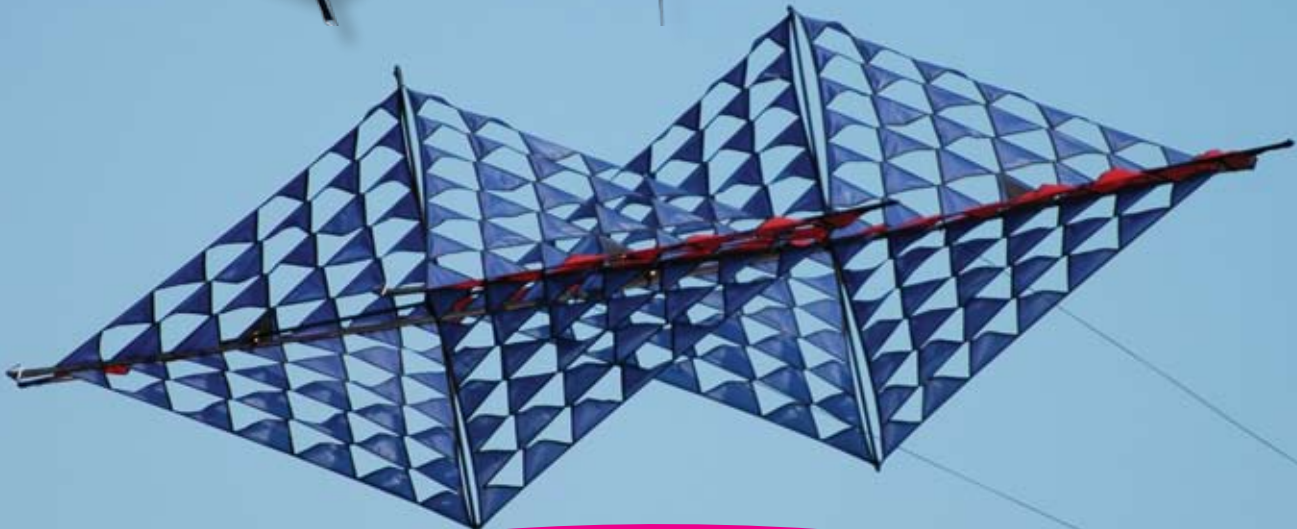

## #11073 KICHI TAKO

MSRP \$62.95

Size (W x L)	29 x 33 in. / 74 x 84 cm.
Wind Range	5 ~ 15 mph
Fabric	Ripstop Nylon
Frame	Solid Fiberglass
Packaging	Nylon Case
Line	Recommended 20 lb. Test Line

Mike Mosman's **Kichi Tako** kite design has won awards in the cellular division of comprehensive competitions at many kite festivals, and has received "Most Innovative Kite" awards at both an AKA National Convention and Smithsonian Kite Festival.

One of our most beautiful box kites in the **Premier Collections**, the **Tri-Odessey** seems to defy physics with its open-air design. Created by Dutch kite master Carel Vander Sanden, the **Tri-Odessey** is a spectacular celebration of triangular form.

## #11225 EXCALIBER

MSRP \$299.95

Size (w x l)	62 x 56 in. / 158 x 142 cm.
Wind Range	7 ~ 20 mph
Fabric	Ripstop Nylon
Frame	Carbon
Packaging	Nylon Case
Line	Recommended 150 lb. Test Line

Crafted from carbon and bold colored ripstop, this eight sided kite is five feet in diameter and makes a beautiful display in the sky. Enjoy the fascination of this multi-faceted jewel of the sky!

Premier Kites is pleased to introduce an incredible new cellular design from German kite designer Manfred Lindenlaub. The **Dimension X** is a stable easy flying kite that can be flown from two different tow points. With either configuration it provides a striking image in the sky.