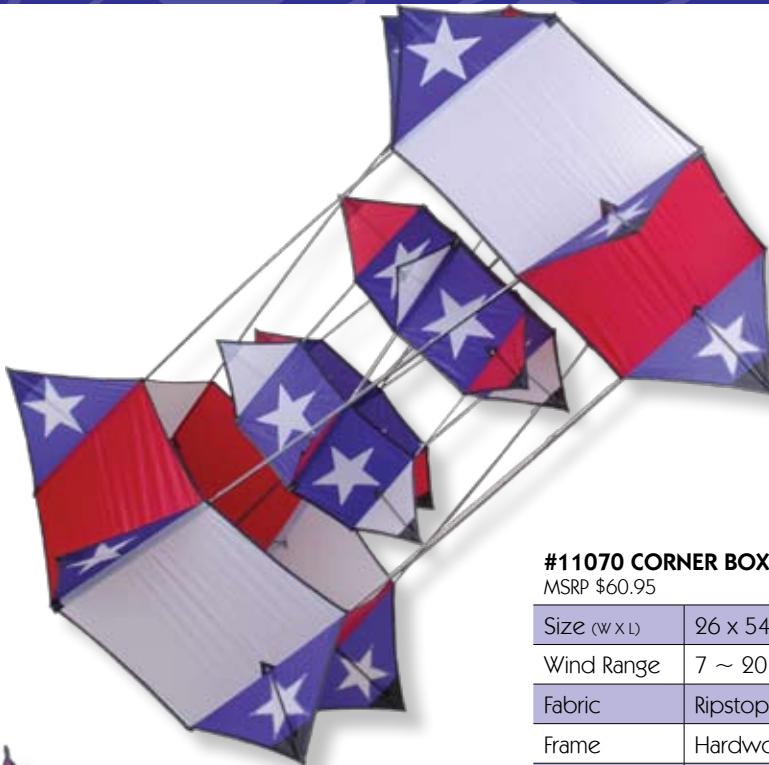

## #11073 KICHI TAKO

MSRP \$62.95

Size (W x L)	29 x 33 in. / 74 x 84 cm.
Wind Range	5 ~ 15 mph
Fabric	Ripstop Nylon
Frame	Solid Fiberglass
Packaging	Nylon Case
Line	Recommended 20 lb. Test Line

Mike Mosman's **Kichi Tako** kite design has won awards in the cellular division of comprehensive competitions at many kite festivals, and has received "Most Innovative Kite" awards at both an AKA National Convention and Smithsonian Kite Festival.

## #11222 COUNTER ROTATING BOX KITE

MSRP \$349.95

Size (w x l)	51 x 64 in. / 130 x 163 cm.
Wind Range	7 ~ 20 mph
Fabric	Ripstop Nylon
Frame	Carbon
Packaging	Nylon Case
Line	Recommended 80 lb. Test Line

For a show-stopping Red, White, and Blue aerial display put this **Patriotic Counter Rotating Box Kite** into the air! The 64" carbon framed outer box rotates slowly around the inner counter rotating box presenting a mesmerizing sky toy for all to see!

## #11070 CORNER BOX KITE

MSRP \$60.95

Size (w x l)	26 x 54 in. / 71 x 137 cm.
Wind Range	7 ~ 20 mph
Fabric	Ripstop Nylon
Frame	Hardwood Dowels
Packaging	Nylon Case
Line	Recommended 50 lb. Test Line

## #11225 EXCALIBER

MSRP \$299.95

Size (w x l)	62 x 56 in. / 158 x 142 cm.
Wind Range	7 ~ 20 mph
Fabric	Ripstop Nylon
Frame	Carbon
Packaging	Nylon Case
Line	Recommended 150 lb. Test Line

Crafted from carbon and bold colored ripstop, this eight sided kite is five feet in diameter and makes a beautiful display in the sky. Enjoy the fascination of this multi-faceted jewel of the sky!