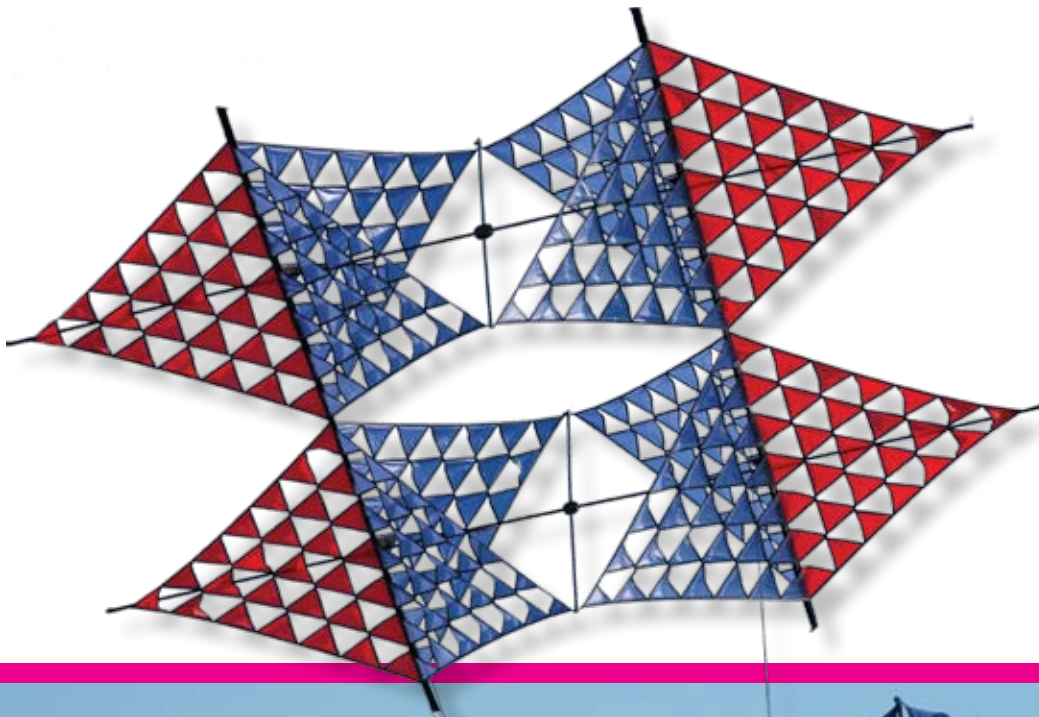

## #11073 KICHI TAKO

MSRP \$62.95

Size (W x L)	29 x 33 in. / 74 x 84 cm.
Wind Range	5 ~ 15 mph
Fabric	Ripstop Nylon
Frame	Solid Fiberglass
Packaging	Nylon Case
Line	Recommended 20 lb. Test Line

Mike Mosman's **Kichi Tako** kite design has won awards in the cellular division of comprehensive competitions at many kite festivals, and has received "Most Innovative Kite" awards at both an AKA National Convention and Smithsonian Kite Festival.

One of our most beautiful box kites in the **Premier Collections**, the **Tri-Odessey** seems to defy physics with its open-air design. Created by Dutch kite master Carel Vander Sanden, the **Tri-Odessey** is a spectacular celebration of triangular form.

## #11225 EXCALIBER

MSRP \$299.95

Size (w x l)	62 x 56 in. / 158 x 142 cm.
Wind Range	7 ~ 20 mph
Fabric	Ripstop Nylon
Frame	Carbon
Packaging	Nylon Case
Line	Recommended 150 lb. Test Line

Crafted from carbon and bold colored ripstop, this eight sided kite is five feet in diameter and makes a beautiful display in the sky. Enjoy the fascination of this multi-faceted jewel of the sky!

Premier Kites is pleased to introduce an incredible new cellular design from German kite designer Manfred Lindenlaub. The **Dimension X** is a stable easy flying kite that can be flown from two different tow points. With either configuration it provides a striking image in the sky.