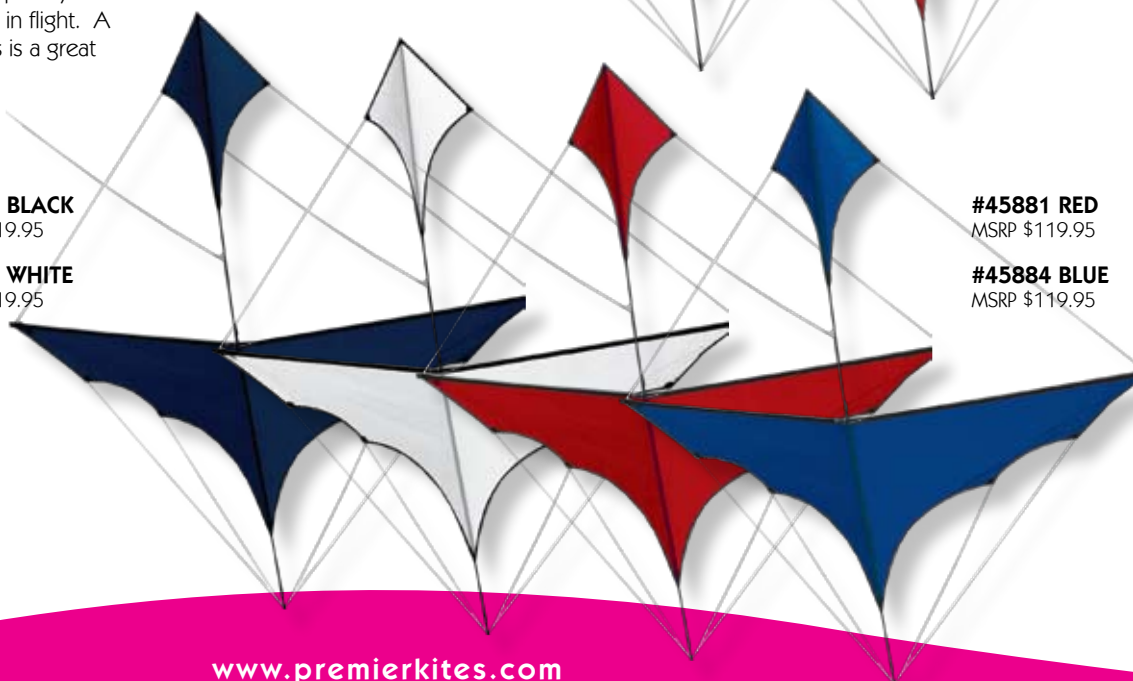

#45882 BLACK
MSRP $119.95

#45883 WHITE
MSRP $119.95

#45881 RED
MSRP $119.95

#45884 BLUE
MSRP $119.95