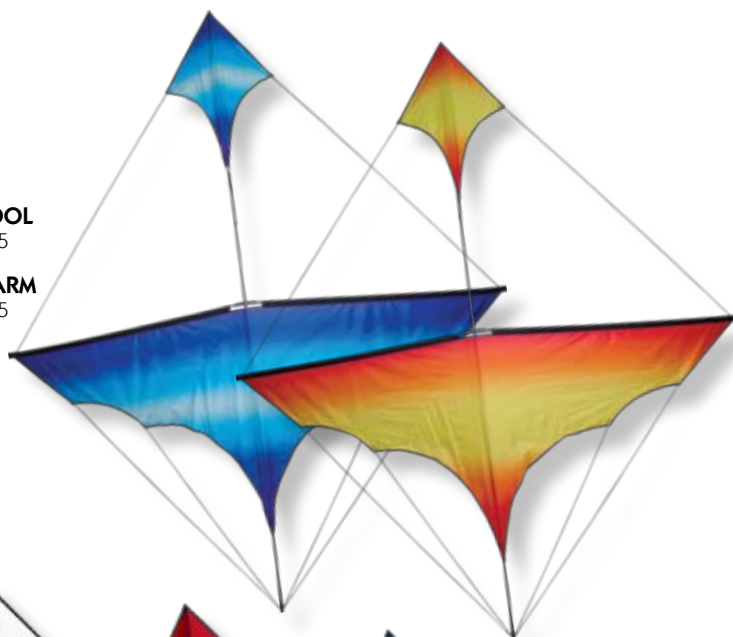

CANARD KITES

Size (w x l)	100 x 100 in. / 250 x 250 cm.
Wind Range	5 ~ 16 mph
Fabric	Polyester Ripstop
Frame	Carbon & Fiberglass
Packaging	Nylon Case
Line	Recommended 150 lb. Test Line

The **Canard** is an elegant contemporary edition that has bird like qualities in flight. A proven winner in light winds, this is a great choice for the novice or expert.

#45885 COOL
MSRP $119.95

#45886 WARM
MSRP $119.95