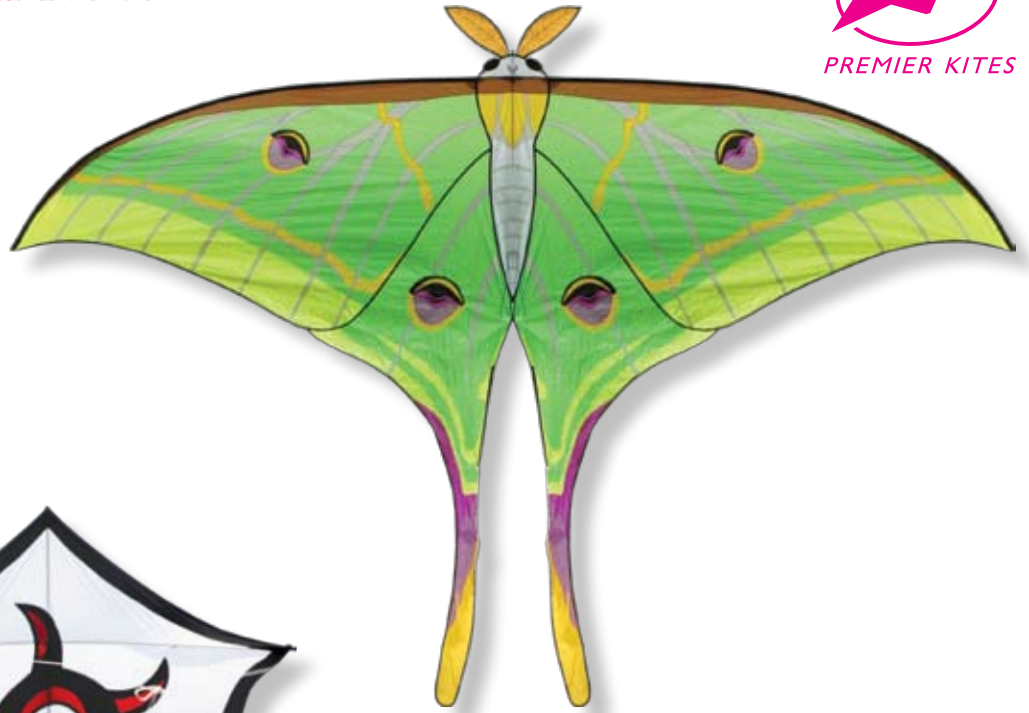

#45876 LUNA MOTH

MSRP $179.95

Size (W x L)	140 x 102 in. / 356 x 259 cm.
Wind Range	5 ~ 12 mph
Fabric	Ripstop Nylon
Frame	Carbon
Packaging	Nylon Case
Line	Recommended 150 lb. Test Line

#45874 TRIBAL SHIELD

MSRP $169.95

Size (W x L)	60 x 99 in. / 152 x 251 cm.
Wind Range	10 ~ 20 mph
Fabric	Ripstop Nylon
Frame	Wrapped Carbon & Fiberglass
Packaging	Nylon Case
Line	Recommended 150 lb. Test Line

Carsten Domann designed both the kite and the graphics for this beautiful flying work of art. The white background of the sail really makes the intricate tattoo art "pop" in the sky. A simple Rokkaku-style strutting makes this kite a snap to assemble and fly.

#45868 AIRPLANE KITE

MSRP $139.95

Size (W x L)	131 x 65.5 in. / 333 x 166 cm.
Wind Range	4 ~ 12 mph
Fabric	Ripstop Nylon
Frame	Wrapped Carbon
Packaging	Nylon Case
Line	Recommended 90 lb. to 150 lb. Test Line (depending on wind speed)

From Carsten Domann comes another fabulous light wind kite. Similar to the Canard, this aircraft inspired kite is a joy to fly. This one's a real floater and excels at seeking thermals.