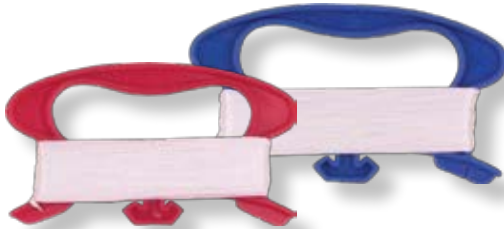

EXCEL SPECTRA LINE

Excel Spectra is a finely braided line made of Spectra 1000 fibers for high performance sport kite flying. We use 100% Spectra with no polyester fillers, tracers, or phoney coatings that rub off. Available in bulk on cardboard tubes or on winder handles.

#94980 80 lb. TWO 110 ft. MSRP \$15.95
#94152 150 lb. TWO 90 ft. MSRP \$17.95

MULTI-LINE WINDER & FOAM HANDLES

Our Multi-line Winder holds two comfortable foam cushion grips and two sets of lines. Deep "V" notch for heavy gauge line and shallow arch for ultra light line. Made of durable, high-tech plastic in bright orange for easy visibility on the flying field. Foam Handles are lightweight and color-coded.

#96801 FOAM HANDLES (pair) MSRP \$13.95
#96802 MULTI-LINE WINDER MSRP \$5.95
#96800 MULTI-LINE WINDER & FOAM HANDLES MSRP \$15.95

SURE GRIP HANDLES

Our Sure Grip Flat Handles are inexpensive and convenient. Line lengths are quickly adjustable by securing under the "T" tie point. Available blank or with low-stretch Dacron lines.

#93345 80 ft. of 45 lb. DACRON LINE (pair) MSRP \$6.95
#93365 80 ft. of 65 lb. DACRON LINE (pair) MSRP \$7.95
#93305 BLANK FLAT HANDLES (pair) MSRP \$4.95

SUPER SURE GRIP HANDLES

Super Sure Grip line lengths are quickly adjustable by securing under the "T" tie point. Available blank or with sleeved spectra lines.