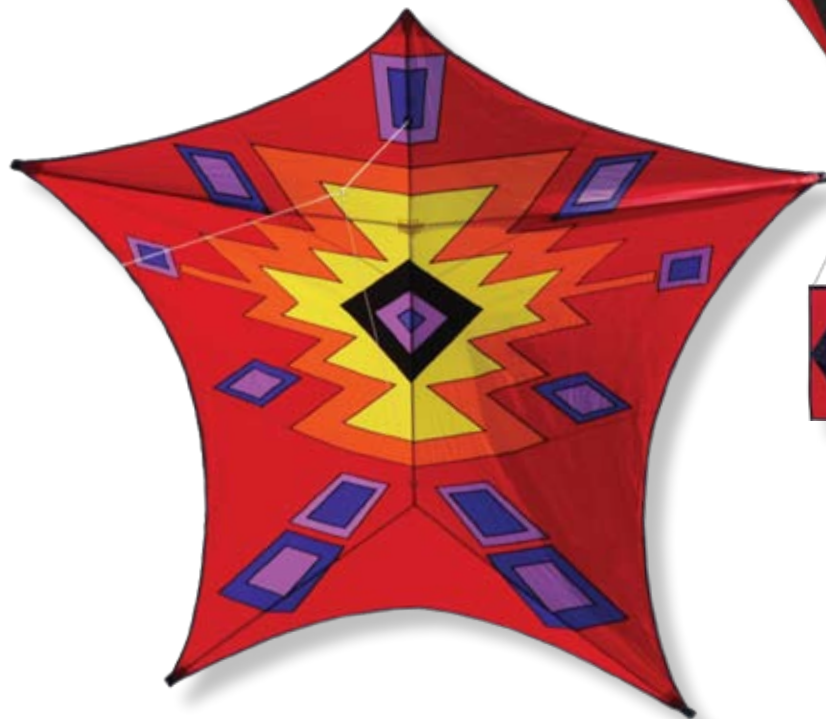

When it comes to this brilliant kite creation by the Hespeler brothers, two heads are better than one! Whimsical graphics will give you endless fun at any park or flying field. Easy enough to fly for beginners, the **Two Headed Dragon Diamond** is also a great addition to the experienced kite flyer's collection.

## SWABIAN ROLLER

Size (W x L)	78 x 89.5 in. / 198 x 227 cm.
Wind Range	5 ~ 15 mph
Fabric	Ripstop Nylon
Frame	Wrapped Carbon
Packaging	Nylon Case
Line	Recommended 150 lb. Test Line

This fast climber is great in light winds. Made entirely with wrapped carbon, this **Roller** is easy to fly and soars at high angles.

**#45986 SWABIAN ROLLER**  
MSRP \$179.95

**#45987 YELLOW SWABIAN ROLLER**  
MSRP \$179.95

**#45914 MEGA PENTA**  
MSRP \$299.95

Size (W x L)	112 x 108 in. / 285 x 274 cm.
Wind Range	6 ~ 15 mph
Fabric	Ripstop Nylon
Frame	Carbon
Packaging	Nylon Case
Line	Recommended 250 lb. Test Line

One of our most popular entry level single line kites is now BIG!!! This high angle flyer is as impressive on the ground as it is in the air. With a size of over 9 feet the **Mega Penta** is sure to draw a crowd.