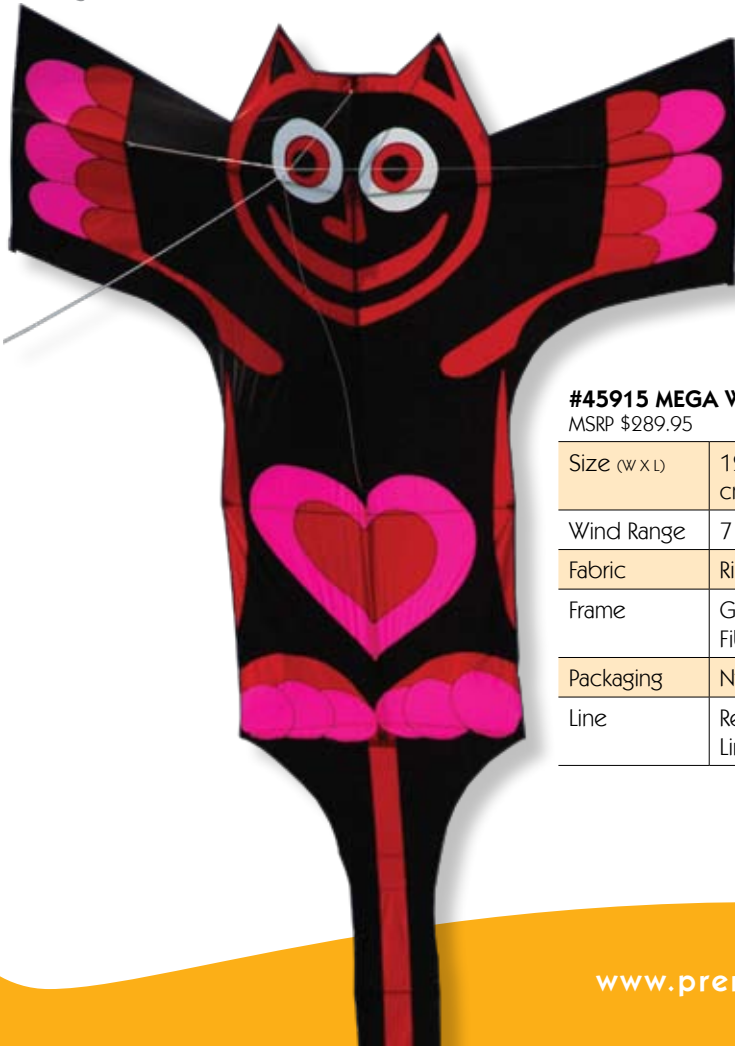

## BROGDEN DIAMOND

Size (w x l)	94 x 96 in. / 240 x 245 cm.
Wind Range	6 ~ 18 mph
Fabric	Ripstop Nylon
Frame	Carbon & Fiberglass
Packaging	Nylon Case
Line	Recommended 250 lb. Test Line

Known for their playful aerial creations, Uwe and Peter Hespeler of Germany have fashioned the historic **Brogden** platform into this lively flying fellow. Frequently sweeping the German Grand Nationals with their unique artwork and ingenious structural design, the Hespeler brothers make an inspiring kite team.

**#45915 MEGA WILD THING**  
MSRP \$289.95

Size (w x l)	127 in x 44 ft. / 323 x 1341 cm.
Wind Range	7 ~ 18 mph
Fabric	Ripstop Nylon
Frame	Glassforms Wrapped Fiberglass
Packaging	Nylon Case
Line	Recommended 250 lb. Test Line

**#45931 MUSIC MAN**  
MSRP \$159.95

**#45934 ORBIT**  
MSRP \$179.95

**#45921 TWO HEADED DRAGON**  
MSRP \$64.95

Size (w x l)	64 x 128 in. / 160 x 545 cm.
Wind Range	5 ~ 18 mph
Fabric	Ripstop Nylon
Frame	Carbon & Fiberglass
Packaging	Nylon Case
Line	Recommended 80 lb. Test Line

## SWABIAN ROLLER

Size (W x L)	78 x 89.5 in. / 198 x 227 cm.
Wind Range	5 ~ 15 mph
Fabric	Ripstop Nylon
Frame	Wrapped Carbon
Packaging	Nylon Case
Line	Recommended 150 lb. Test Line

This fast climber is great in light winds. Made entirely with wrapped carbon, this **Roller** is easy to fly and soars at high angles.