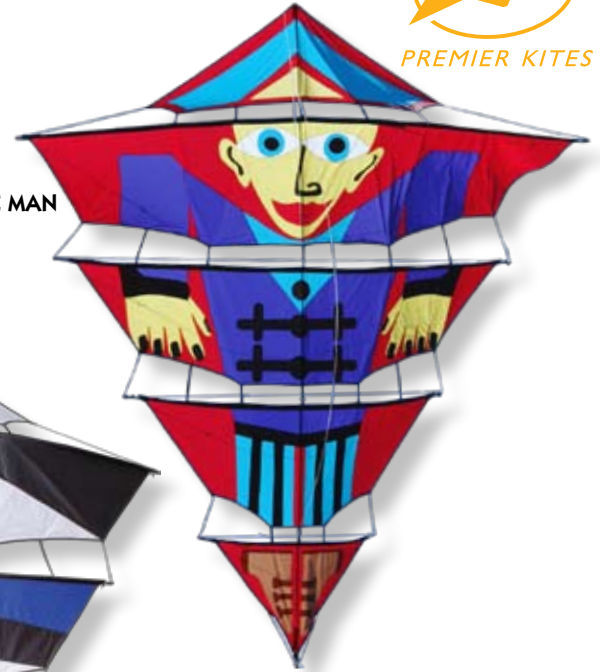

## BROGDEN DIAMOND

Size (w x l)	94 x 96 in. / 240 x 245 cm.
Wind Range	6 ~ 18 mph
Fabric	Ripstop Nylon
Frame	Carbon & Fiberglass
Packaging	Nylon Case
Line	Recommended 250 lb. Test Line

Known for their playful aerial creations, Uwe and Peter Hespeler of Germany have fashioned the historic **Brogden** platform into this lively flying fellow. Frequently sweeping the German Grand Nationals with their unique artwork and ingenious structural design, the Hespeler brothers make an inspiring kite team.

**#45915 MEGA WILD THING**  
MSRP \$289.95

Size (w x l)	127 in x 44 ft. / 323 x 1341 cm.
Wind Range	7 ~ 18 mph
Fabric	Ripstop Nylon
Frame	Glassforms Wrapped Fiberglass
Packaging	Nylon Case
Line	Recommended 250 lb. Test Line

**#45931 MUSIC MAN**  
MSRP \$159.95

**#45934 ORBIT**  
MSRP \$179.95

**#45921 TWO HEADED DRAGON**  
MSRP \$64.95

Size (w x l)	64 x 128 in. / 160 x 545 cm.
Wind Range	5 ~ 18 mph
Fabric	Ripstop Nylon
Frame	Carbon & Fiberglass
Packaging	Nylon Case
Line	Recommended 80 lb. Test Line

When it comes to this brilliant kite creation by the Hespeler brothers, two heads are better than one! Whimsical graphics will give you endless fun at any park or flying field. Easy enough to fly for beginners, the **Two Headed Dragon Diamond** is also a great addition to the experienced kite flyer's collection.