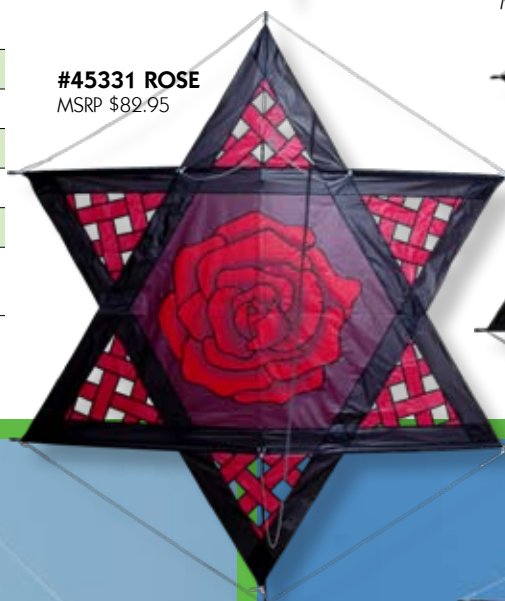

MESH DIAMONDS

Size (w x l)	57 x 65 in. / 145 x 166 cm.
Wind Range	8 ~ 18 mph
Fabric	Ripstop Nylon
Frame	Carbon & Fiberglass
Packaging	Nylon Case
Line	Recommended 90 lb. Test Line

Premier Kites continues it's wildly successful series of latticework kites from Willi Koch with these incredible **Mesh Diamonds and Stars**. All are extremely efficient flyers and are easy to assemble. Traditional eastern art and contemporary coloring techniques combine to make these flying works of art truly great sellers.

MESH STARS

Size (w x l)	57 x 65 in. / 145 x 166 cm.
Wind Range	8 ~ 18 mph
Fabric	Ripstop Nylon
Frame	Carbon & Fiberglass
Packaging	Nylon Case
Line	Recommended 90 lb. Test Line

#45343 SUNFLOWER
MSRP \$82.95

#45341 WARRIOR
MSRP \$82.95

#45331 ROSE
MSRP \$82.95

#45332 GEISHA
MSRP \$93.95

WILLI KOCH

11' MESH DELTAS

Size (W x L)	132 x 67 in. / 336 x 170 cm.
Wind Range	8 ~ 18 mph
Fabric	Ripstop Nylon
Frame	Carbon & Fiberglass
Packaging	Nylon Case
Line	Recommended 150 lb. Test Line

19' MESH DELTA

Size (W x L)	228 x 112 in. / 572 x 285 cm.
Wind Range	5 ~ 20 mph
Fabric	Ripstop Nylon
Frame	Fiberglass
Packaging	Nylon Case
Line	Recommended 500 lb. Test Line

#45351 RAINBOW
11 ft. Delta
 MSRP \$159.95