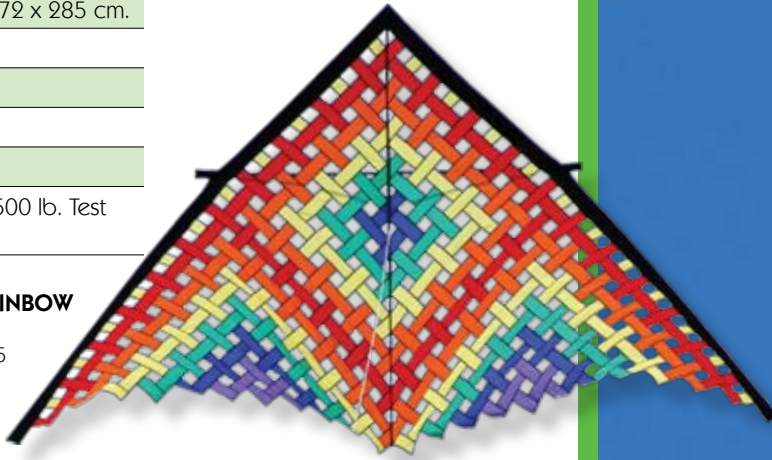

MESH STARS

Size (w x l)	57 x 65 in. / 145 x 166 cm.
Wind Range	8 ~ 18 mph
Fabric	Ripstop Nylon
Frame	Carbon & Fiberglass
Packaging	Nylon Case
Line	Recommended 90 lb. Test Line

#45343 SUNFLOWER
MSRP \$82.95

#45341 WARRIOR
MSRP \$82.95

#45331 ROSE
MSRP \$82.95

#45332 GEISHA
MSRP \$93.95

WILLI KOCH

11' MESH DELTAS

Size (W x L)	132 x 67 in. / 336 x 170 cm.
Wind Range	8 ~ 18 mph
Fabric	Ripstop Nylon
Frame	Carbon & Fiberglass
Packaging	Nylon Case
Line	Recommended 150 lb. Test Line

19' MESH DELTA

Size (W x L)	228 x 112 in. / 572 x 285 cm.
Wind Range	5 ~ 20 mph
Fabric	Ripstop Nylon
Frame	Fiberglass
Packaging	Nylon Case
Line	Recommended 500 lb. Test Line

#45351 RAINBOW
11 ft. Delta
 MSRP \$159.95