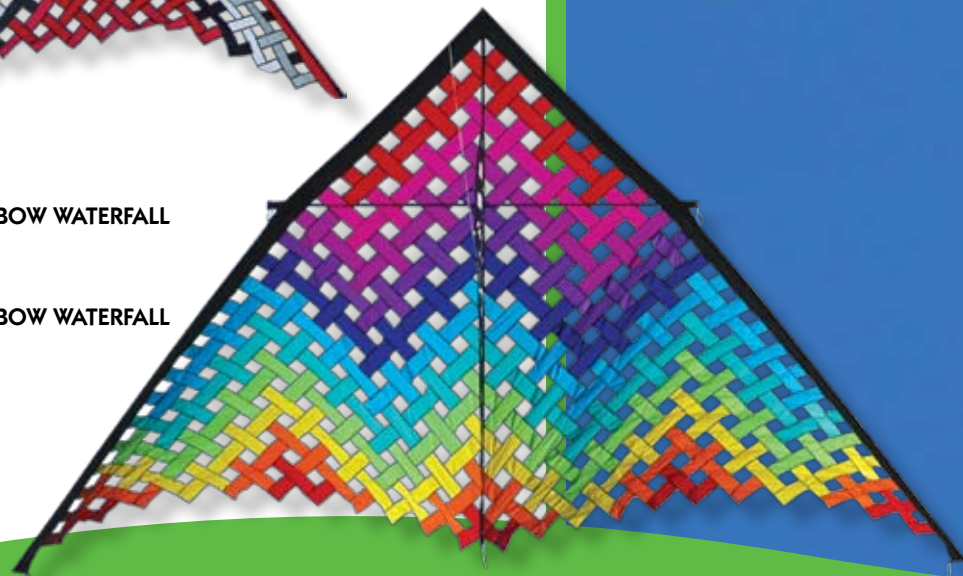

#45341 WARRIOR
MSRP \$82.95

#45331 ROSE
MSRP \$82.95

#45332 GEISHA
MSRP \$93.95

WILLI KOCH

11' MESH DELTAS

Size (W x L)	132 x 67 in. / 336 x 170 cm.
Wind Range	8 ~ 18 mph
Fabric	Ripstop Nylon
Frame	Carbon & Fiberglass
Packaging	Nylon Case
Line	Recommended 150 lb. Test Line

19' MESH DELTA

Size (W x L)	228 x 112 in. / 572 x 285 cm.
Wind Range	5 ~ 20 mph
Fabric	Ripstop Nylon
Frame	Fiberglass
Packaging	Nylon Case
Line	Recommended 500 lb. Test Line

#45351 RAINBOW
11 ft. Delta
 MSRP \$159.95

#45353 RED/BLACK/WHITE
11 ft. Delta
 MSRP \$159.95

#45352 RAINBOW WATERFALL
11 ft. Delta
 MSRP \$159.95

#45362 RAINBOW WATERFALL
19 ft. Delta
 MSRP \$399.95

New for 2009 is the latest in line laundry creations. These colorful inflatable line decorations are the perfect addition to any kite display. Your customers will want to collect all of the designs and be the hit of all kite festivals!