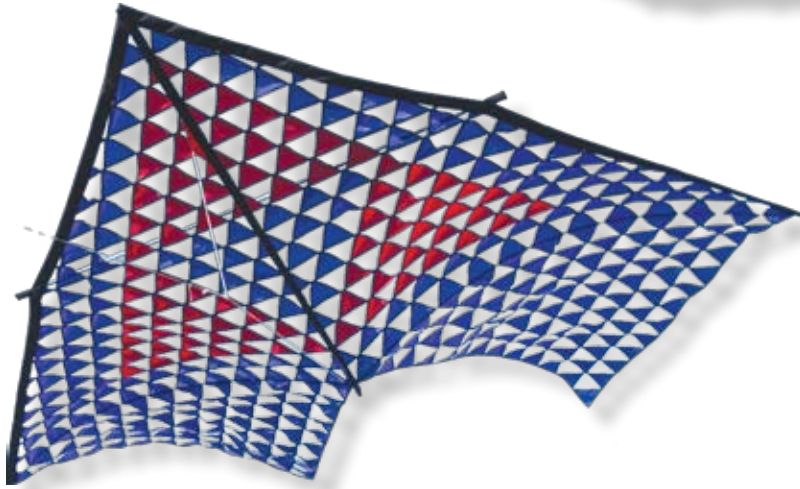

DELTA

#33872 SWEPT WING DOUBLE BOX DELTA

MSRP \$199.95

Size (W x L)	144 x 54 in. / 366 x 138 cm.
Wind Range	7 ~ 20 mph
Fabric	Ripstop Nylon
Frame	Carbon & Fiberglass
Packaging	Nylon Case
Line	Recommended 250 lb. Test Line

#11026 TRI-MESH DELTA

MSRP \$269.95

Size (W x L)	164 x 136 in. / 417 x 345 cm.
Wind Range	6 ~ 18 mph
Fabric	Ripstop Nylon
Frame	Hollow Wound Fiberglass
Packaging	Nylon Case
Line	Recommended 150 lb. Test Line

#46206 KACHINA

MSRP \$159.95

Size (W x L)	48 x 72 in. / 122 x 173 cm.
Wind Range	5 ~ 18 mph
Fabric	Ripstop Nylon
Frame	Carbon & Fiberglass
Packaging	Nylon Case
Line	Recommended 150 lb. Test Line

Includes two color coordinated 25 ft. Fuzzy Tails.

DELTA

11' MESH DELTAS

Size (W x L)	132 x 67 in. / 336 x 170 cm.
Wind Range	8 ~ 18 mph
Fabric	Ripstop Nylon
Frame	Carbon & Fiberglass
Packaging	Nylon Case
Line	Recommended 150 lb. Test Line

19' MESH DELTA