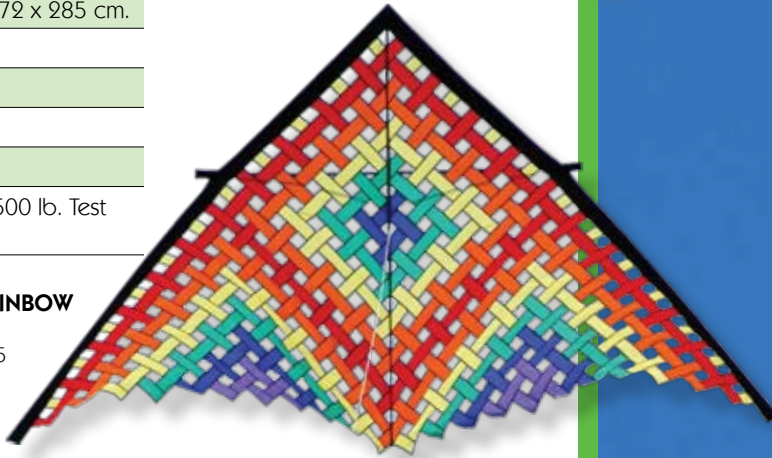

DELTA

11' MESH DELTAS

Size (W x L)	132 x 67 in. / 336 x 170 cm.
Wind Range	8 ~ 18 mph
Fabric	Ripstop Nylon
Frame	Carbon & Fiberglass
Packaging	Nylon Case
Line	Recommended 150 lb. Test Line

19' MESH DELTA

Size (W x L)	228 x 112 in. / 572 x 285 cm.
Wind Range	5 ~ 20 mph
Fabric	Ripstop Nylon
Frame	Fiberglass
Packaging	Nylon Case
Line	Recommended 500 lb. Test Line

#45351 RAINBOW
11 ft. Delta
MSRP \$159.95

#45353 RED/BLACK/WHITE
11 ft. Delta
MSRP \$159.95