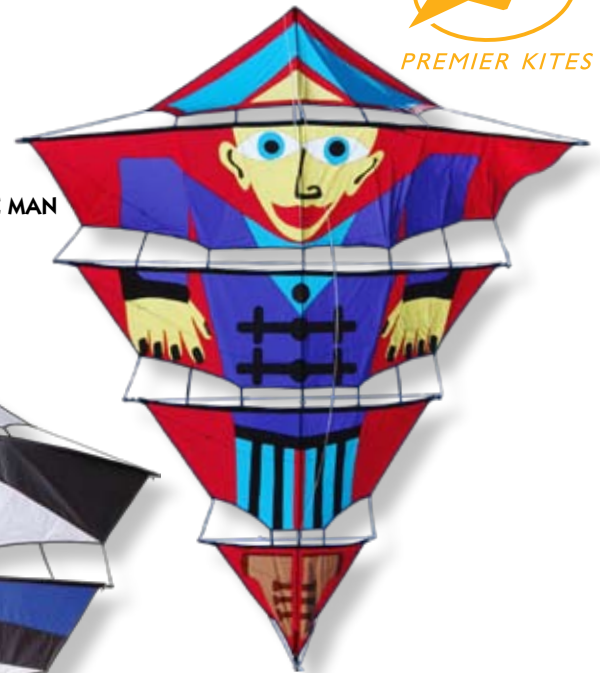

FLAT & BOWED

PTERODACTYL

Size (W x L)	11 x 15 ft. / 335 x 460 cm.
Wind Range	5 ~ 18 mph
Fabric	Ripstop Nylon
Frame	Carbon & Fiberglass
Packaging	Nylon Case
Line	Recommended 150 lb. Test Line

From the masterful mind of Carsten Domann comes the unique **Pterodactyl**. This prehistoric predator has great presence in the sky with a huge 11 foot wingspan. It's 3-dimensional body and tail both inflate and it's wings actually flap in the wind! Watch for this blast from the past to sell out quickly!

This gentle giant is one of Premier's most graceful flyers. Rock stable in a wind range of wind speeds (4 to 18 mph), the **Genki** is often flown with long tube tails or streamers flowing off its wingtips. A favorite of many experienced kite flyers, the **Genki** is a joy to fly.

FLAT & BOWED

BROGDEN DIAMOND

Size (W x L)	94 x 96 in. / 240 x 245 cm.
Wind Range	6 ~ 18 mph
Fabric	Ripstop Nylon
Frame	Carbon & Fiberglass
Packaging	Nylon Case
Line	Recommended 250 lb. Test Line

Known for their playful aerial creations, Uwe and Peter Hespeler of Germany have fashioned the historic **Brogden** platform into this lively flying fellow. Frequently sweeping the German Grand Nationals with their unique artwork and ingenious structural design, the Hespeler brothers make an inspiring kite team.

#45934 ORBIT
MSRP \$179.95

#45931 MUSIC MAN
MSRP \$159.95

#45915 MEGA WILD THING
MSRP \$289.95

Size (W x L)	127 in x 44 ft. / 323 x 1341 cm.
Wind Range	7 ~ 18 mph
Fabric	Ripstop Nylon
Frame	Glassforms Wrapped Fiberglass
Packaging	Nylon Case
Line	Recommended 250 lb. Test Line