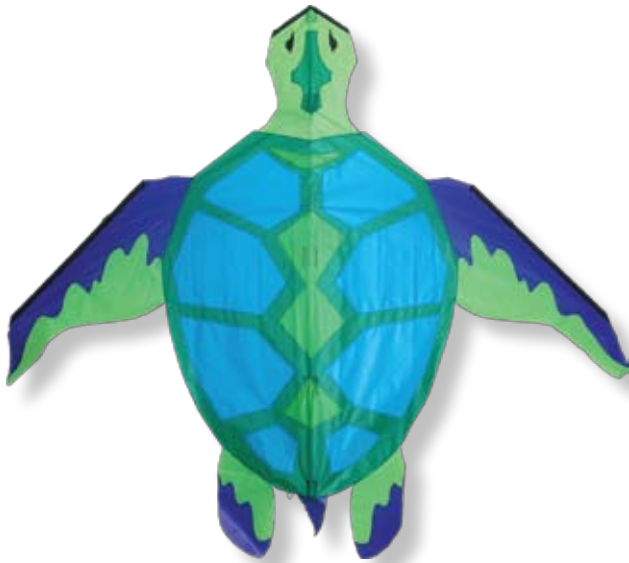

FLAT & BOWED

PTERODACTYL

Size (W x L)	11 x 15 ft. / 335 x 460 cm.
Wind Range	5 ~ 18 mph
Fabric	Ripstop Nylon
Frame	Carbon & Fiberglass
Packaging	Nylon Case
Line	Recommended 150 lb. Test Line

From the masterful mind of Carsten Domann comes the unique **Pterodactyl**. This prehistoric predator has great presence in the sky with a huge 11 foot wingspan. It's 3-dimensional body and tail both inflate and it's wings actually flap in the wind! Watch for this blast from the past to sell out quickly!

#13012 LARGE TURTLE

MSRP $27.95

Size (W x L)	65 x 54 in. / 165 x 138 cm.
Wind Range	5 ~ 18 mph
Fabric	Ripstop Nylon
Frame	Fiberglass
Packaging	Vinyl Case with Color Header
Line	Includes 300 ft. of Line & Winder

#16401 LIGHTHOUSE

MSRP $139.95

Size (W x L)	21 x 108 in. / 53 x 275 cm.
Wind Range	5 ~ 16 mph
Fabric	Ripstop Nylon
Frame	Carbon & Fiberglass
Packaging	Nylon Case
Line	Recommended 80 lb. Test Line

Hunter Brown has done a splendid job in recreating one of the most popular American coastal landmarks - the **Cape Hatteras Lighthouse**.