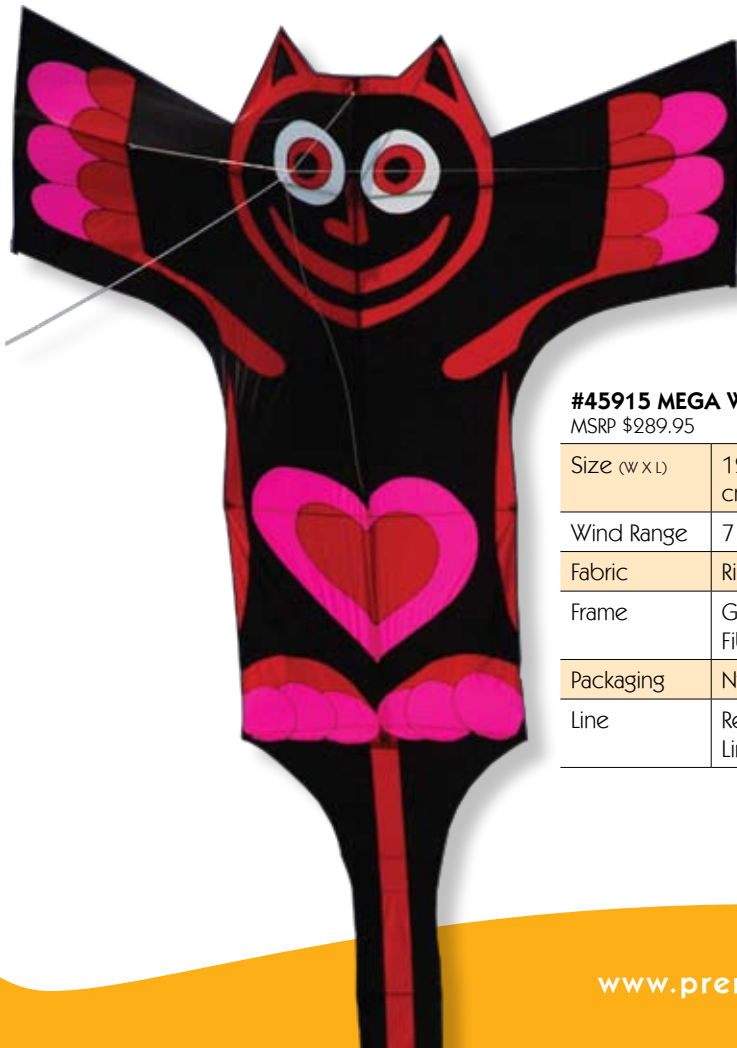

FLAT & BOWED

PTERODACTYL

Size (W x L)	11 x 15 ft. / 335 x 460 cm.
Wind Range	5 ~ 18 mph
Fabric	Ripstop Nylon
Frame	Carbon & Fiberglass
Packaging	Nylon Case
Line	Recommended 150 lb. Test Line

From the masterful mind of Carsten Domann comes the unique **Pterodactyl**. This prehistoric predator has great presence in the sky with a huge 11 foot wingspan. It's 3-dimensional body and tail both inflate and it's wings actually flap in the wind! Watch for this blast from the past to sell out quickly!

FLAT & BOWED

SUN / SEA / SKY & BLACKFOOT'S MAGIC GOURD

Size (w x l)	56 x 56 in. / 143 x 143 cm.
Wind Range	5 ~ 18 mph
Fabric	Ripstop Nylon
Frame	Carbon
Packaging	Nylon Case
Line	Recommended 150 lb. Test Line

#46207 RED WARRIOR SURUGA
MSRP \$179.95

Size (w x l)	76 x 68 in. / 193 x 173 cm.
Wind Range	5 ~ 18 mph
Fabric	Ripstop Nylon
Frame	Carbon & Fiberglass
Packaging	Nylon Case
Line	Recommended 150 lb. Test Line

FLAT & BOWED

BROGDEN DIAMOND

Size (W x L)	94 x 96 in. / 240 x 245 cm.
Wind Range	6 ~ 18 mph
Fabric	Ripstop Nylon
Frame	Carbon & Fiberglass
Packaging	Nylon Case
Line	Recommended 250 lb. Test Line

Known for their playful aerial creations, Uwe and Peter Hespeler of Germany have fashioned the historic **Brogden** platform into this lively flying fellow. Frequently sweeping the German Grand Nationals with their unique artwork and ingenious structural design, the Hespeler brothers make an inspiring kite team.