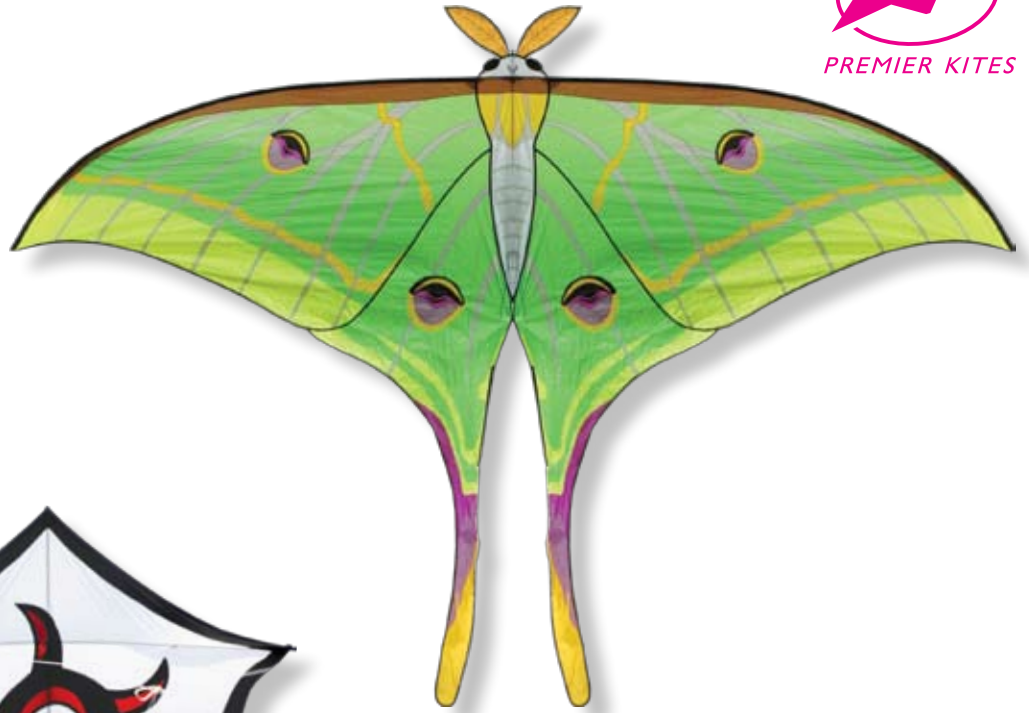

FLAT & BOWED

PTERODACTYL

Size (W x L)	11 x 15 ft. / 335 x 460 cm.
Wind Range	5 ~ 18 mph
Fabric	Ripstop Nylon
Frame	Carbon & Fiberglass
Packaging	Nylon Case
Line	Recommended 150 lb. Test Line

From the masterful mind of Carsten Domann comes the unique **Pterodactyl**. This prehistoric predator has great presence in the sky with a huge 11 foot wingspan. It's 3-dimensional body and tail both inflate and it's wings actually flap in the wind! Watch for this blast from the past to sell out quickly!

Rollers are renowned for their light wind performance. The kite is framed with light weight tubular wrapped carbon rods and can fly in winds as low as three miles per hour. The **Roller Kite** is easy to fly for both beginners and experienced kite flyers. When the winds are calm and it seems like a non-kite flying day, the **Roller** will make flying a breeze.

Featuring beautiful Aboriginal art, the Aussie style **Buka-Dako-Echse** is a great flyer and is suitable for beginners as well as advanced flyers. Attach its tail, send it into the sky and enjoy a bit of "Down Under" overhead!

FLAT & BOWED

#45876 LUNA MOTH

MSRP \$179.95

Size (W x L)	140 x 102 in. / 356 x 259 cm.
Wind Range	5 ~ 12 mph
Fabric	Ripstop Nylon
Frame	Carbon
Packaging	Nylon Case
Line	Recommended 150 lb. Test Line

#45874 TRIBAL SHIELD