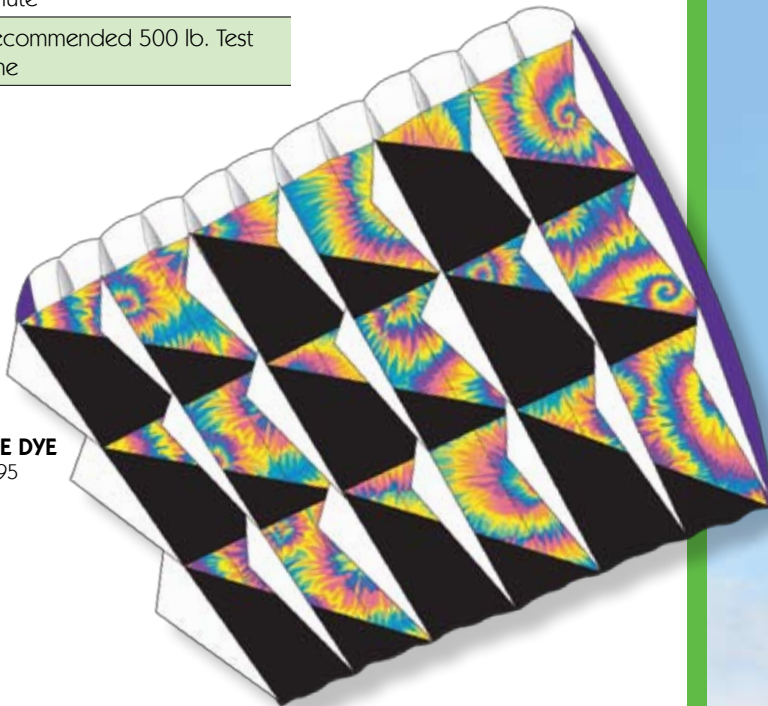

PARAFOIL 7.5

Capable of providing enough pull to tow a small canoe or kayak in moderate winds! Includes nylon carrying case that holds all of its flying gear.

Size (W x L)	28 x 38 in. / 71 x 97 cm.
Wind Range	6 ~ 20 mph
Fabric	Ripstop Nylon
Packaging	Nylon Case
Line	Includes 500 ft. 90 lb. Test Line on Yo-Yo Winder

#12046 WAVY GRADIENT
MSRP \$49.95

#12049 PATRIOTIC
MSRP \$49.95

#12044 TIE DYE
MSRP \$49.95

PARAFOIL 60

Our largest and most powerful **Parafoil**, the **P-60** excels at lifting almost any line accessory you can rig up. Beautifully crafted and skillfully reinforced, this powerful kite should not be taken lightly - remember, always wear gloves and take proper precautions when flying any large kite!

Size (w x l)	100 x 85 in. / 254 x 216 cm.
Wind Range	6 ~ 20 mph
Fabric	Ripstop Nylon
Packaging	Stuff Sack & Spinning Drogue Chute
Line	Recommended 500 lb. Test Line

#12073 TIE DYE
MSRP \$369.95

#12071 RAINBOW TECMO
MSRP \$369.95