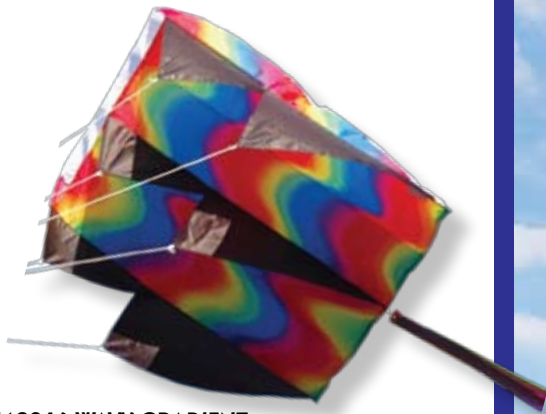

PARAFOIL 7.5

Capable of providing enough pull to tow a small canoe or kayak in moderate winds! Includes nylon carrying case that holds all of its flying gear.

Size (W x L)	28 x 38 in. / 71 x 97 cm.
Wind Range	6 ~ 20 mph
Fabric	Ripstop Nylon
Packaging	Nylon Case
Line	Includes 500 ft. 90 lb. Test Line on Yo-Yo Winder

#12046 WAVY GRADIENT
MSRP \$49.95

#12049 PATRIOTIC
MSRP \$49.95

#12044 TIE DYE
MSRP \$49.95

PARAFOIL 60

Our largest and most powerful **Parafoil**, the **P-60** excels at lifting almost any line accessory you can rig up. Beautifully crafted and skillfully reinforced, this powerful kite should not be taken lightly - remember, always wear gloves and take proper precautions when flying any large kite!

Size (w x l)	100 x 85 in. / 254 x 216 cm.
Wind Range	6 ~ 20 mph
Fabric	Ripstop Nylon
Packaging	Stuff Sack & Spinning Drogue Chute
Line	Recommended 500 lb. Test Line

#12073 TIE DYE
MSRP \$369.95

#12071 RAINBOW TECMO
MSRP \$369.95

Check out **Premier's** biggest and best promotional kite ever! This is one huge kite! It is almost 60' long and very easy to fly! It will be the show stopper at every kite festival!!! Be sure to have one in the air for your next event! It is sure to draw a BIG crowd!