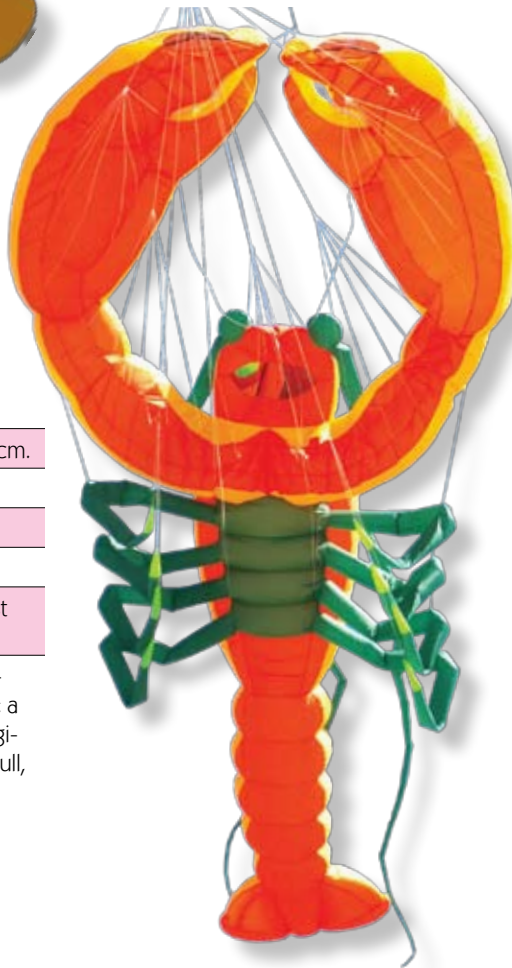

#13111 SKIPPY 8 ft. Dog
MSRP \$107.95

RAM-AIR CREATIONS

#45964 PEACE BEAR
MSRP \$349.95

#45962 BAVARIAN BEAR
MSRP \$349.95

BEARS

Size (w x l)	54 x 120 in. / 137 x 304 cm.
Wind Range	9 ~ 22 mph
Fabric	Taffeta Nylon
Packaging	Nylon Case
Line	Recommended 250 lb. Test Line

Completely ram-air inflated, Rolf Zimmermann's **Bears** require no sticks or assembly. This unique kite is over 10 ft. tall and comes with a drogue chute that doubles as a carrying case.

#45951 ORANGE
MSRP \$1149.95

#45953 BLUE
MSRP \$1149.95

LOBSTERS

Size (w x l)	120 x 252 in. / 304 x 638 cm.
Wind Range	9 ~ 22 mph
Fabric	Taffeta Nylon
Packaging	Nylon Case
Line	Recommended 500 lb. Test Line

There's a Lobster on the loose!! This awesome 21 ft. inflatable crustacean will make a big splash in your sky aquarium. This 3-D giant inflates easily and has a great deal of pull, so be very careful!