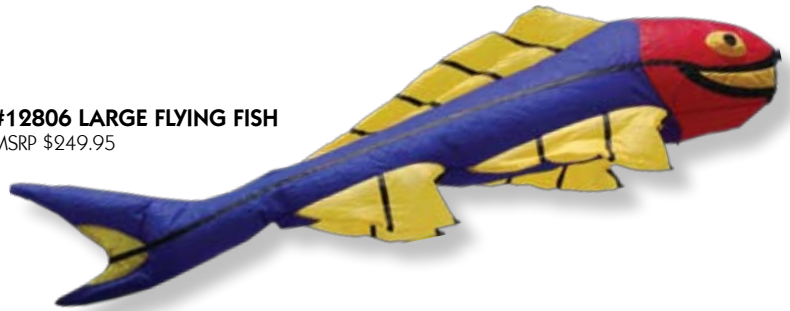

#13044 WARM GRADIENT OCTOPUS

MSRP \$104.95

Size (W x L)	36 x 144 in. / 91 x 364 cm.
Wind Range	9 ~ 22 mph
Fabric	Ripstop Nylon
Packaging	Nylon Case
Line	Recommended 90 lb. Test Line

Better hold onto the line! This fully inflatable show kite will get the attention of everyone on the beach or at your favorite flying field. Beginners will be delighted at its ease of flight and experienced pilots will be ecstatic to add this unusual kite to their display.

MSRP \$1799.95

Size	48 ft. 9 in.
Wind Range	8 ~ 18 mph
Fabric	Ripstop Nylon
Packaging	Nylon Stuff Sack
Line	Recommended 500 lb. Test Line

LARGE FLYING FISH

Size	11 ft / 340 cm. long
Wind Range	9 ~ 22 mph
Fabric	Ripstop Nylon
Packaging	Nylon Case
Line	Recommended 90 lb. Test Line

New for 2007 is Ebbinghaus' **Large Flying Fish**. This fish is a beautifully scaled down version of the popular **Giant Flying Fish**. Add this to your fish collection to create a younger member of your Flying Fish family.

#12806 LARGE FLYING FISH
MSRP \$249.95

GIANT FLYING FISH

Size	22.5 ft. / 695 cm. long
Wind Range	9 ~ 22 mph
Fabric	Taffeta Nylon
Packaging	Nylon Case
Line	Recommended 500 lb. Test Line

#12804 WAVY GRADIENT GIANT FLYING FISH
MSRP \$699.95