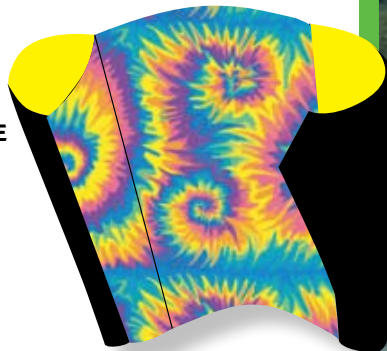

POWER SLED 14

This sleek ram-air design incorporates multiple chambers for wide wind range and increased lift. The **Power Sled 14** excels at lifting multiple line accessories and spin devices.

Size (w x l)	63 x 40 in. / 160 x 102 cm.
Wind Range	6 ~ 20 mph
Fabric	Ripstop Nylon
Packaging	Drogue Chute Bag
Line	Includes 500 ft. 90 lb. Test Line on Yo-Yo Winder

This sleek ram-air design incorporates multiple chambers for wide wind range and increased lift. The **Power Sled 14** excels at lifting multiple line accessories and spin devices.

#12705 WAVY GRADIENT
MSRP \$38.95

#12702 RAINBOW
MSRP \$38.95

#12704 TIE DYE
MSRP \$38.95

LARGE POWER SLED 24

This large version of the **Power Sled** provides tremendous lift. Use it for hauling up all your favorite line laundry.

Size (w x l)	95 x 44.5 in. / 242 x 113 cm.
Wind Range	5 ~ 20 mph
Fabric	Ripstop Nylon
Packaging	Drogue Chute Bag
Line	Recommended 250 lb. Test Line