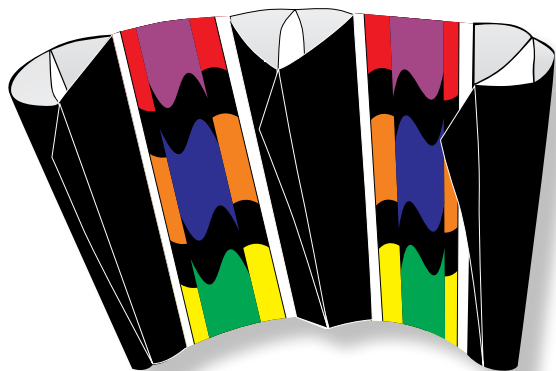

POWER SLED 14

This sleek ram-air design incorporates multiple chambers for wide wind range and increased lift. The **Power Sled 14** excels at lifting multiple line accessories and spin devices.

Size (w x l)	63 x 40 in. / 160 x 102 cm.
Wind Range	6 ~ 20 mph
Fabric	Ripstop Nylon
Packaging	Drogue Chute Bag
Line	Includes 500 ft. 90 lb. Test Line on Yo-Yo Winder

#12702 RAINBOW
MSRP \$38.95

#12704 TIE DYE
MSRP \$38.95

LARGE POWER SLED 24

This large version of the **Power Sled** provides tremendous lift. Use it for hauling up all your favorite line laundry.

Size (w x l)	95 x 44.5 in. / 242 x 113 cm.
Wind Range	5 ~ 20 mph
Fabric	Ripstop Nylon
Packaging	Drogue Chute Bag
Line	Recommended 250 lb. Test Line

#12728 RAINBOW ILLUSION
MSRP \$71.95

#12727 WAVE BREAK
MSRP \$71.95

#12726 CUBIC
MSRP \$71.95

JUMBO POWER SLED 36

How much line laundry do you have in your bag?
Probably more than you can fly all at once. Well, our
Jumbo Power Sled is made just for you! We designed it
to lift as much laundry as you dare to tie onto your line!

Size (w x l)	127 x 59 in. / 323 x 150 cm.
Wind Range	5 ~ 20 mph
Fabric	Ripstop Nylon
Packaging	Drogue Chute Bag
Line	Recommended 500 lb. Test Line

#12737 WAVE BREAK
MSRP \$108.95

#12738 RAINBOW ILLUSION
MSRP \$108.95