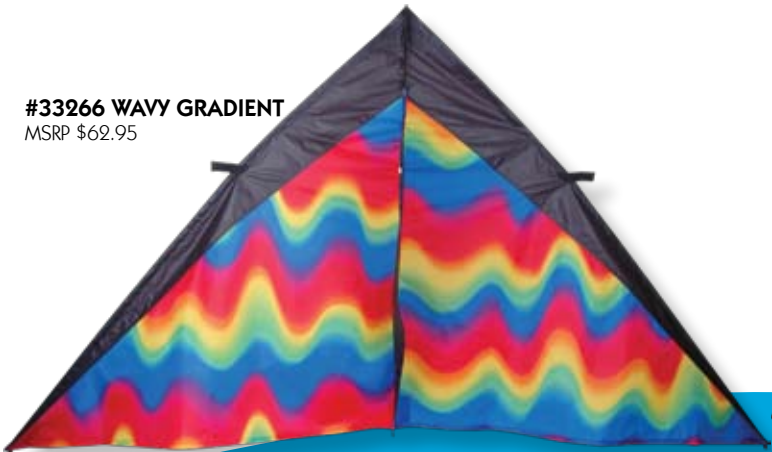

9' DELTAS

Our **9' Deltas** are fantastic flyers. Framed with sturdy, light weight fiberglass rods, these gigantic sails launch smoothly and gain altitude gracefully. The delta design naturally adapts to a wide range of wind conditions making it especially easy to fly.

#33274 INDIAN SNAKE
MSRP \$62.95

#33277 HAPPY HEART
MSRP \$62.95

#33271 RAINBOW
MSRP \$62.95

#33266 WAVY GRADIENT
MSRP \$62.95

#33261 RUDI
MSRP \$62.95

11' DELTAS

Our **11' Deltas** are fantastic flyers. Framed with sturdy fiberglass and carbon rods, these gigantic sails launch smoothly and gain altitude gracefully. The delta design naturally adapts to a wide range of wind conditions making it especially easy to fly.

Size (w x l)	130 x 65 in. / 330 x 165 cm.
Wind Range	5 ~ 20 mph
Fabric	Ripstop Nylon
Frame	Carbon & Fiberglass
Packaging	Nylon Case
Line	Recommended 150 lb. Test Line

#33268 HOT FLAMES
MSRP \$114.95

#33285 PATRIOTIC
MSRP \$114.95