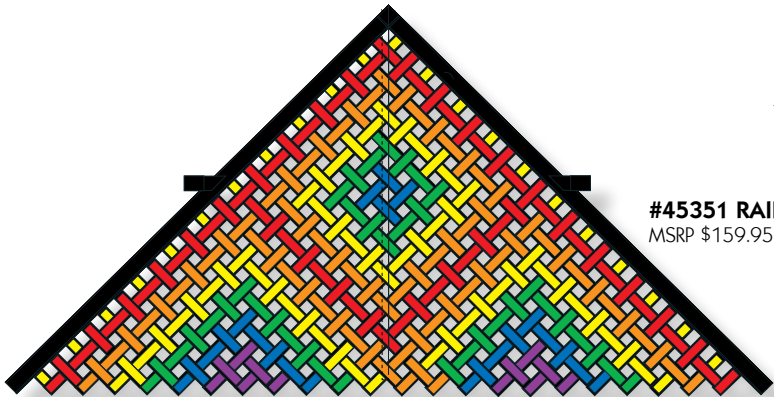

9' DELTAS

Our **9' Deltas** are fantastic flyers. Framed with sturdy, light weight fiberglass rods, these gigantic sails launch smoothly and gain altitude gracefully. The delta design naturally adapts to a wide range of wind conditions making it especially easy to fly.

#33274 INDIAN SNAKE
MSRP \$62.95

#33277 HAPPY HEART
MSRP \$62.95

#33271 RAINBOW
MSRP \$62.95

#33266 WAVY GRADIENT
MSRP \$62.95

#33261 RUDI
MSRP \$62.95

11' DELTAS

Our **11' Deltas** are fantastic flyers. Framed with sturdy fiberglass and carbon rods, these gigantic sails launch smoothly and gain altitude gracefully. The delta design naturally adapts to a wide range of wind conditions making it especially easy to fly.

Size (w x l)	130 x 65 in. / 330 x 165 cm.
Wind Range	5 ~ 20 mph
Fabric	Ripstop Nylon
Frame	Carbon & Fiberglass
Packaging	Nylon Case
Line	Recommended 150 lb. Test Line

#33268 HOT FLAMES
MSRP \$114.95

#33285 PATRIOTIC
MSRP \$114.95

#45351 RAINBOW MESH DELTA
MSRP \$159.95

#45353 RED / BLACK / WHITE MESH DELTA
MSRP \$159.95

#45352 RAINBOW WATERFALL MESH DELTA
MSRP \$159.95

11' DELTAS

#33288 POP ART
MSRP \$114.95

#33289 OPTIC CHECKERS
MSRP \$114.95