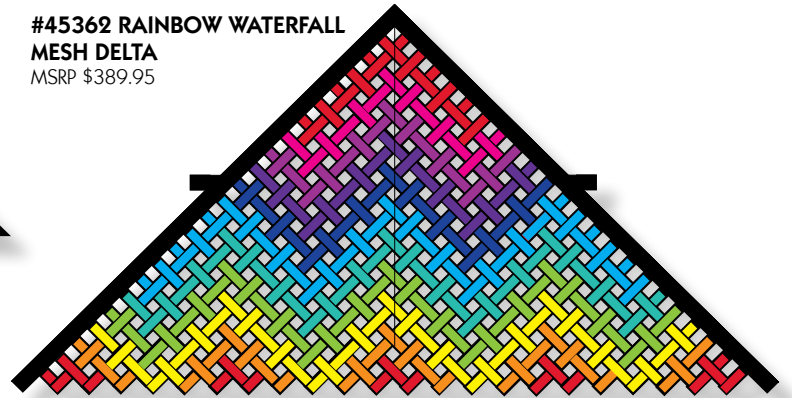

9' DELTAS

Our **9' Deltas** are fantastic flyers. Framed with sturdy, light weight fiberglass rods, these gigantic sails launch smoothly and gain altitude gracefully. The delta design naturally adapts to a wide range of wind conditions making it especially easy to fly.

#33269 TEKNACOLOR
MSRP \$114.95

#33282 COOL
MSRP \$114.95

#33283 NEON PATCHWORK
MSRP \$114.95

19' DELTAS

PREMIER KITES

Our **19' Deltas** are real show stoppers. These huge kites develop tremendous pull and should only be handled by a responsible adult. Framed with sturdy hollow fiberglass, these gigantic sails launch smoothly and gain altitude gracefully. Do you have a lot of spin devices, windsocks, and line laundry? The big Nineteen Foot Delta will handle them all!

Size (w x l)	228 x 112 in. / 572 x 285 cm.
Wind Range	5 ~ 20 mph
Fabric	Ripstop Nylon
Frame	Fiberglass
Packaging	Nylon Case
Line	Recommended 500 lb. Test Line

#33249 TEKNA BRITE

MSRP \$329.95

#45362 RAINBOW WATERFALL

MESH DELTA

MSRP \$389.95

#33296 TEKNACOLOR

MSRP \$329.95

#33299 GEOMETRIC CUBES

MSRP \$329.95

#33294 PATRIOTIC

MSRP \$329.95