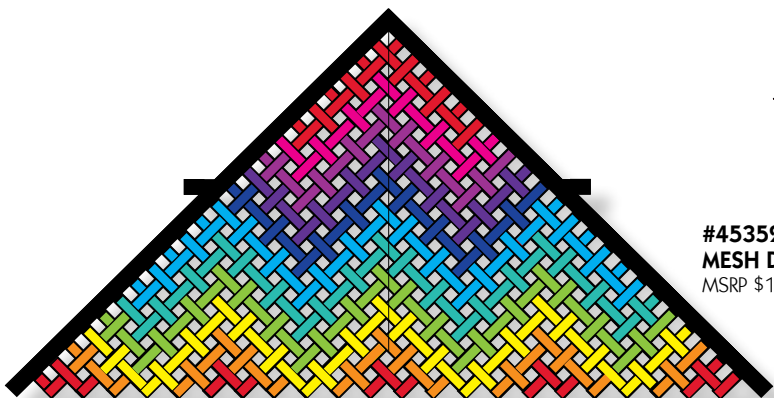

9' DELTAS

Our **9' Deltas** are fantastic flyers. Framed with sturdy, light weight fiberglass rods, these gigantic sails launch smoothly and gain altitude gracefully. The delta design naturally adapts to a wide range of wind conditions making it especially easy to fly.

#33274 INDIAN SNAKE
MSRP \$62.95

#33277 HAPPY HEART
MSRP \$62.95

#33271 RAINBOW
MSRP \$62.95

#33266 WAVY GRADIENT
MSRP \$62.95

#33261 RUDI
MSRP \$62.95

11' DELTAS

Our **11' Deltas** are fantastic flyers. Framed with sturdy fiberglass and carbon rods, these gigantic sails launch smoothly and gain altitude gracefully. The delta design naturally adapts to a wide range of wind conditions making it especially easy to fly.

Size (w x l)	130 x 65 in. / 330 x 165 cm.
Wind Range	5 ~ 20 mph
Fabric	Ripstop Nylon
Frame	Carbon & Fiberglass
Packaging	Nylon Case
Line	Recommended 150 lb. Test Line

#33268 HOT FLAMES
MSRP \$114.95

#33285 PATRIOTIC
MSRP \$114.95

#45351 RAINBOW MESH DELTA
MSRP \$159.95

#45353 RED / BLACK / WHITE MESH DELTA
MSRP \$159.95

#45352 RAINBOW WATERFALL MESH DELTA
MSRP \$159.95

11' DELTAS

#33288 POP ART
MSRP \$114.95

#33289 OPTIC CHECKERS
MSRP \$114.95