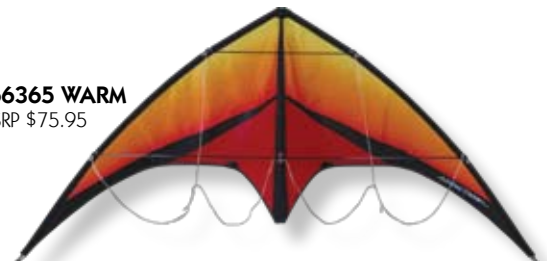

#66363 PYRO
MSRP \$75.95

includes EXTRACTO WINDER with WRIST STRAPS

#66364 SMOKE
MSRP \$75.95

#66366 COOL
MSRP \$75.95

#66365 WARM
MSRP \$75.95

#66361 SPEED
MSRP \$75.95

#66362 HYDRO
MSRP \$75.95

WOLF by Jon Trennepohl

WOLF

| | |
|--------------|--|
| Size (W x L) | 80.5 x 31 in. / 204.5 x 79 cm. |
| Wind Range | 4 ~ 25 mph |
| Fabric | Ripstop Nylon |
| Frame | Wrapped Carbon & 2400 Fiberglass |
| Weight | 9 oz. / 255 gm. |
| Packaging | Deluxe Kite Case |
| Line | Includes 150 lb. Test Spectra Line with Winder & Straps. |