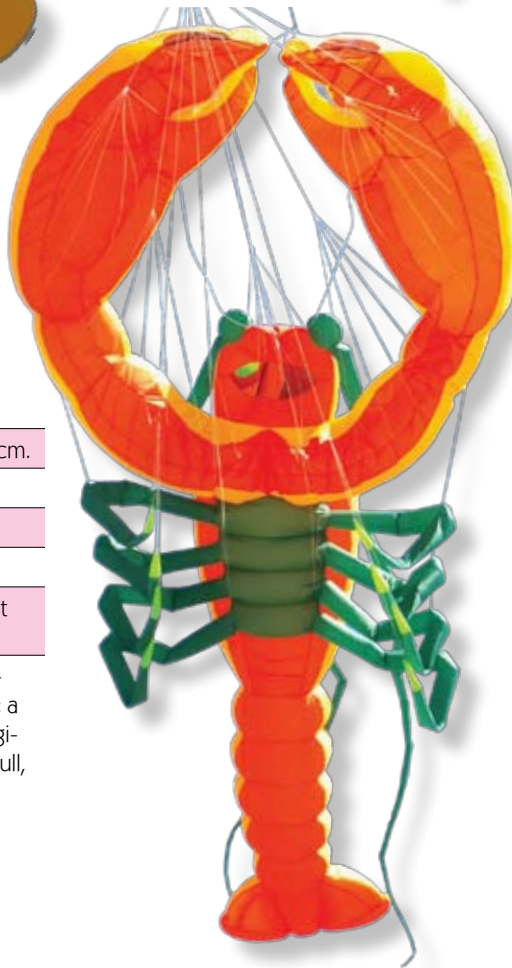

ROLF ZIMMERMANN

One of our most spectacular products, the **Giant Lobster Kite** is designed by master German kite maker Rolf Zimmermann. This lobster is one of his most awesome 3-D creations to date. But be prepared - this crustacean is over 21 feet long and pulls like a whale! For more designs and kites from Rolf Zimmermann, please visit his website www.rz-kites.com. Custom colors and designs of the kites shown on his pages are available from Rolf Zimmermann. Mr. Zimmermann may be reached at rolf@rz-kites.com

#45962 BAVARIAN BEAR
MSRP \$349.95

#45964 PEACE BEAR
MSRP \$349.95

BEARS

Size (w x l)	54 x 120 in. / 137 x 304 cm.
Wind Range	9 ~ 22 mph
Fabric	Taffeta Nylon
Packaging	Nylon Case
Line	Recommended 250 lb. Test Line

Completely ram-air inflated, Rolf Zimmermann's **Bears** require no sticks or assembly. This unique kite is over 10 ft. tall and comes with a drogue chute that doubles as a carrying case.

#45951 ORANGE
MSRP \$1149.95

#45953 BLUE
MSRP \$1149.95

LOBSTERS

Size (w x l)	120 x 252 in. / 304 x 638 cm.
Wind Range	9 ~ 22 mph
Fabric	Taffeta Nylon
Packaging	Nylon Case
Line	Recommended 500 lb. Test Line

There's a Lobster on the loose!! This awesome 21 ft. inflatable crustacean will make a big splash in your sky aquarium. This 3-D giant inflates easily and has a great deal of pull, so be very careful!